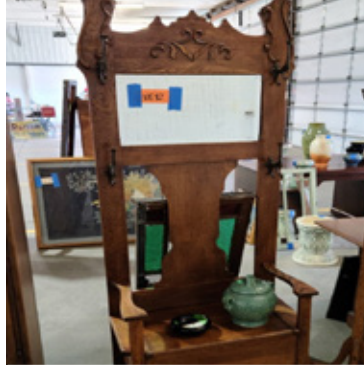

Shipshewana Misc. & Antique Auction

June 2021 Market Report Recap

Stained Glass Window
Price Realized: \$700

Oak Hall Tree
Price Realized: \$300

B.F. Goodrich Sign
Price Realized: \$450

Butcher's Block
Price Realized: \$400