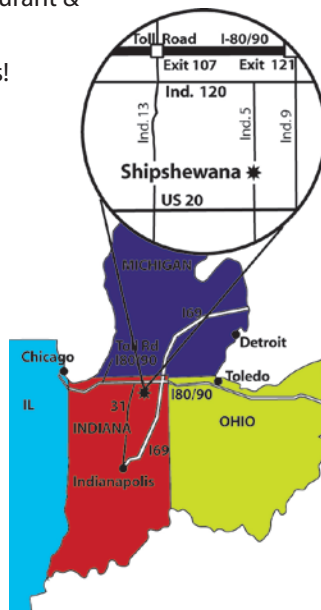

Shipshewana
• TradingPlace •
est. 1922

Auction &
Flea Market

GROUP VISITS

SHIPSHEWANA FLEA MARKET

Shipshewana, Indiana

Located in the heart of Northern Indiana's Amish Country, Shipshewana Trading Place features the **Midwest's Largest Flea Market**, crazy fun auctions and delicious food.

LIGHTS OF JOY CHRISTMAS DRIVE-THRU

November - December (Call for details)

Let us know you're coming! ShipshewanaTradingPlace.com/flea-market/bring-a-group

345 S Van Buren St, Shipshewana, IN 46565 • 260-768-4129 • ShipshewanaTradingPlace.com
FOR GROUP INFORMATION: Lora Gates • lora@shipshewanatradingplace.com

DIRECTIONS

Shipshewana is located in northeast Indiana.

Directions from I-80/90 Toll road:

Exit 107: South (Right) on SR13 to SR120, East on SR120 to SR 5, South on SR5, 3.5 miles.

Exit 121: South on SR9 to SR120, West (Right) on SR120 to SR5, South on SR5, 3.5 miles.

LODGING

Farmstead Inn & Conference Center

- Across the street from the Shipshewana Flea Market
- 153 guest rooms & meeting space available
- \$115 - \$139 per room

Distance to Shipshewana

- From: Grand Rapids....100 miles
- From: Indianapolis....180 miles
- From: Chicago...130 miles
- From: Detroit...180 miles
- From: Toledo...130 miles
- From: Cleveland...230 miles
- From: Toronto...430 miles