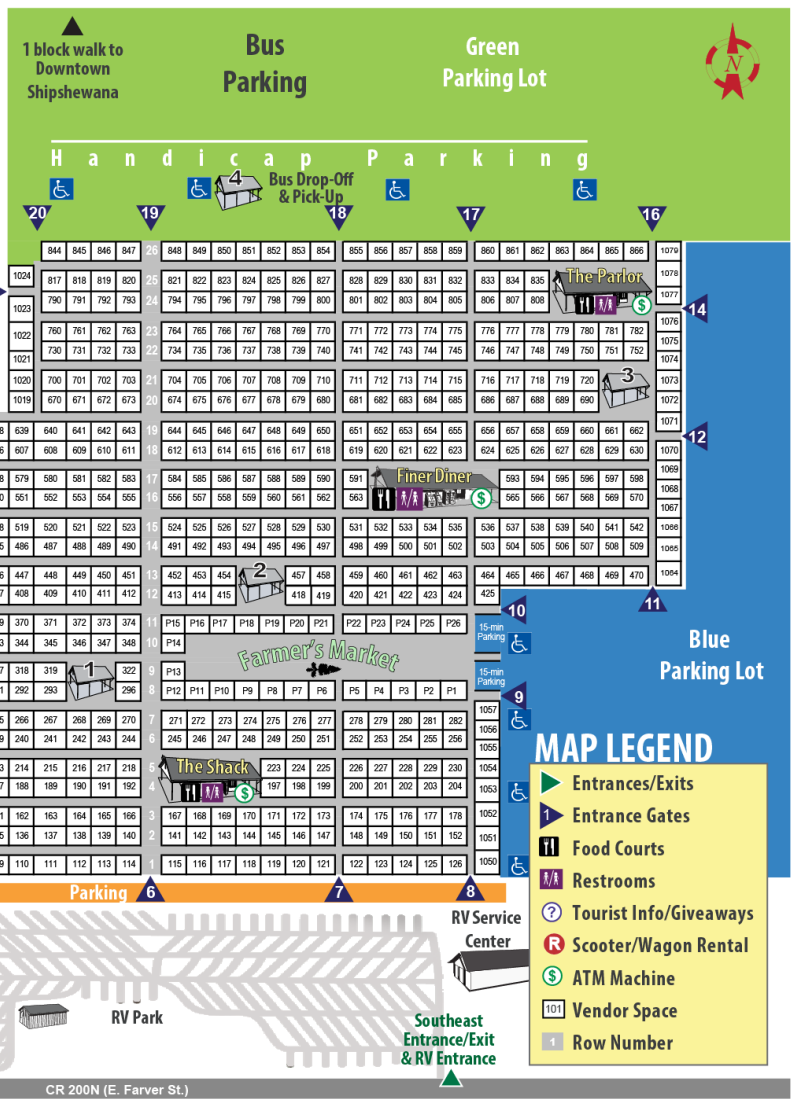

### Food & Rest Areas

- Food Courts**  
Backyard Barnyard, Finer Diner, The Parlor, The Shack  
Food, Drinks Picnic Tables & Restrooms
- Rest Areas 1-4**  
Vending Machines  
Picnic Tables
- Fry Pie Booth**  
Fry Pies, Iced Coffee, Flavored Drinks
- Auction Restaurant**  
Amish Homestyle Cooking